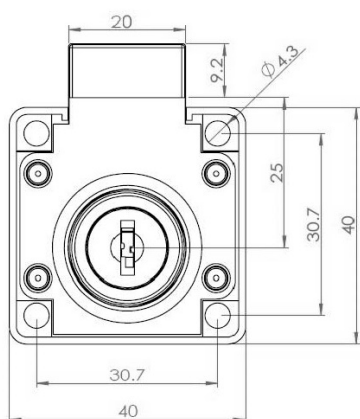

PRODUCT SHEET

Description:

Rim Lock MIC850, $\varnothing 19 \times 32$ mm, Body Only, #J11+#J12, Drawer, NPL, Blue Plastic Plug For Protection & Quick Fixing

Item number:

14.01.079-0

Units	Box	Carton	HS Code	Barcode
Pcs.	20	200	8301300000	
				5704866032650