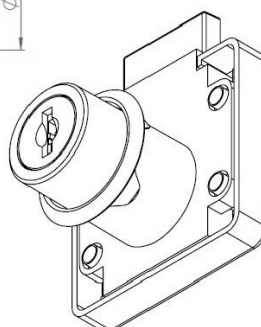

PRODUCT SHEET

Description:

Rim Lock MIC850, $\varnothing 19 \times 32$ mm, Body Only, #J11+#J12, Drawer, NPL, Blue Plastic Plug For Protection & Quick Fixing

Item number:

14.01.079-0

Units	Box	Carton	HS Code	Barcode
Pcs.	20	200	8301300000	
				5704866032650