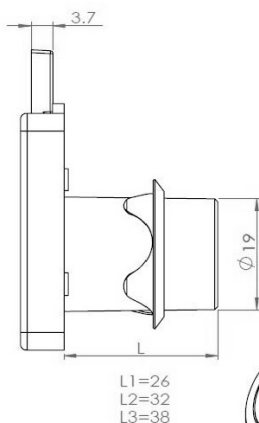

PRODUCT SHEET

Description:

Rim Lock MIC850, $\varnothing 19 \times 32$ mm, Body Only, #J11+#J12, Drawer, NPL, Blue Plastic Plug For Protection & Quick Fixing

Item number:

14.01.079-0

Units	Box	Carton	HS Code	Barcode
Pcs.	20	200	8301300000	
				5704866032650